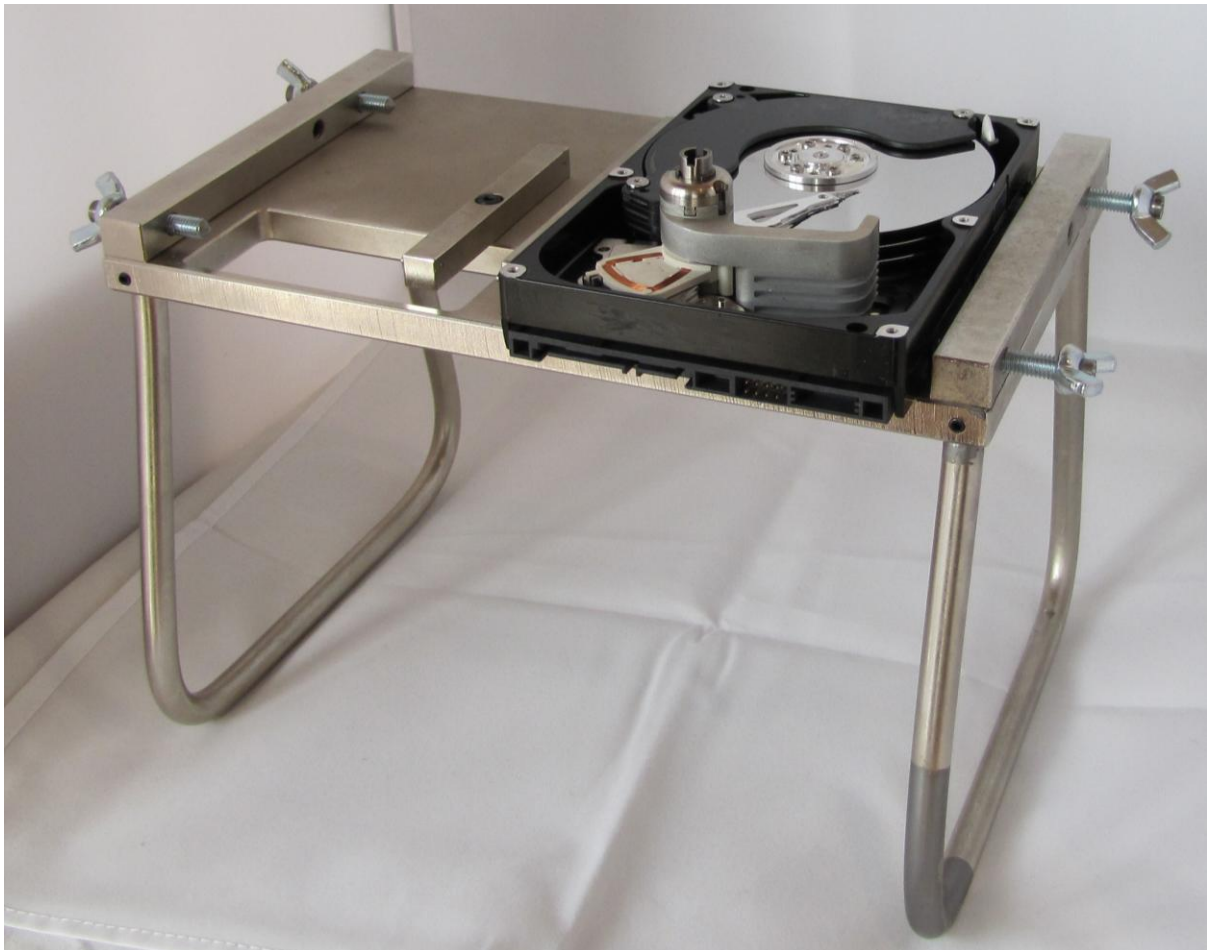

This tool has space for two hard drives. These are usually the places where the patient and donor hard drives are placed. It works equally well with 3.5" or 2.5" hard drives and supports all of the hard drive brands and all their models.